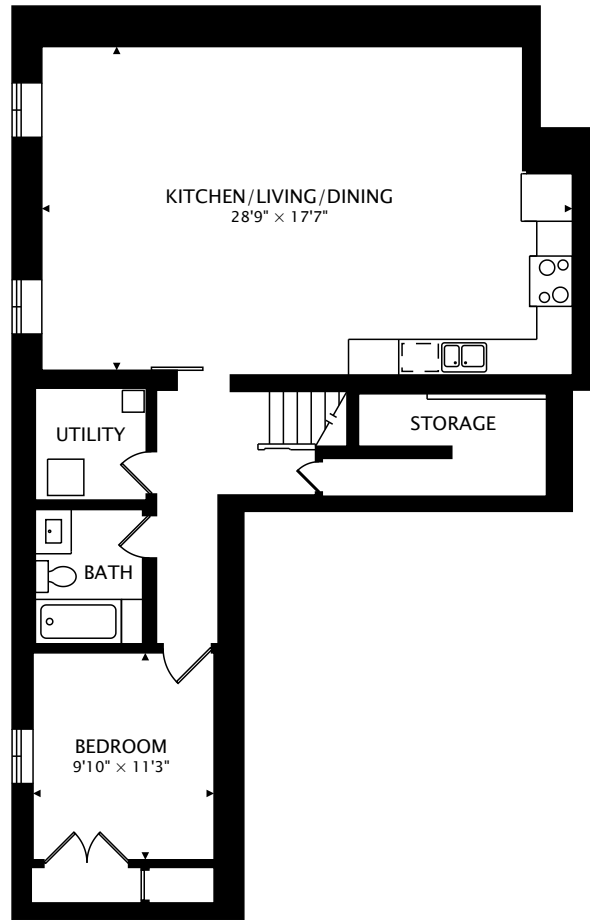

MAIN  
 1156 sq ft

SECOND  
 1558 sq ft

TOTAL  
 2714 sq ft + 1122 sq ft BELOW GRADE

by FirstFrame Photography  
 real.vision | www.firstframephotography.ca/propertyTours

CAPTURED ON: 10 NOV 2021  
 DIMENSIONS, AREAS, LAYOUTS AND DETAILS ARE APPROXIMATE  
 AND SHOULD BE CONSIDERED ILLUSTRATIVE ONLY.

Kevin Alvarez  
 Sales Representative  
 Royal Lepage Signature Realty, Brokerage  
 D: 416-317-7754  
 kevin@kevinvalvarez.ca  
 www.kevinvalvarez.ca

LOWER  
1122 sq ft BELOW GRADE

TOTAL  
2714 sq ft + 1122 sq ft BELOW GRADE

by FirstFrame Photography  
[real.vision](https://real.vision) | [www.firstframephotography.ca/propertyTours](https://www.firstframephotography.ca/propertyTours)

CAPTURED ON: 10 NOV 2021  
DIMENSIONS, AREAS, LAYOUTS AND DETAILS ARE APPROXIMATE  
AND SHOULD BE CONSIDERED ILLUSTRATIVE ONLY.