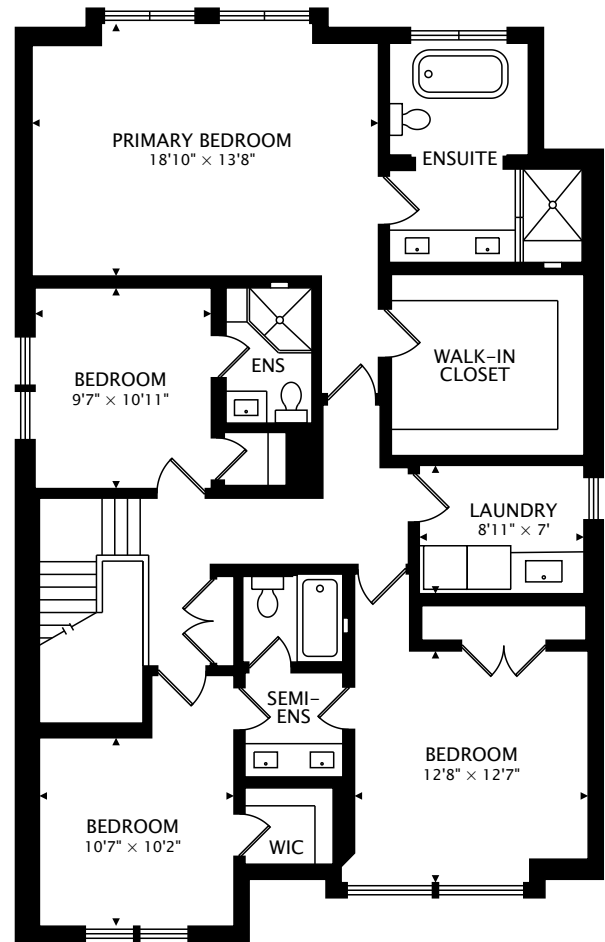

MAIN  
 1156 sq ft

SECOND  
 1558 sq ft

TOTAL  
 2714 sq ft + 1122 sq ft BELOW GRADE

by FirstFrame Photography  
 real.vision | www.firstframephotography.ca/propertyTours

CAPTURED ON: 10 NOV 2021  
 DIMENSIONS, AREAS, LAYOUTS AND DETAILS ARE APPROXIMATE  
 AND SHOULD BE CONSIDERED ILLUSTRATIVE ONLY.

Kevin Alvarez  
 Sales Representative  
 Royal Lepage Signature Realty, Brokerage  
 D: 416-317-7754  
 kevin@kevinvalvarez.ca  
 www.kevinvalvarez.ca

LOWER  
1122 sq ft BELOW GRADE

TOTAL  
2714 sq ft + 1122 sq ft BELOW GRADE

by FirstFrame Photography  
[real.vision](https://real.vision) | [www.firstframephotography.ca/propertyTours](https://www.firstframephotography.ca/propertyTours)

CAPTURED ON: 10 NOV 2021  
DIMENSIONS, AREAS, LAYOUTS AND DETAILS ARE APPROXIMATE  
AND SHOULD BE CONSIDERED ILLUSTRATIVE ONLY.