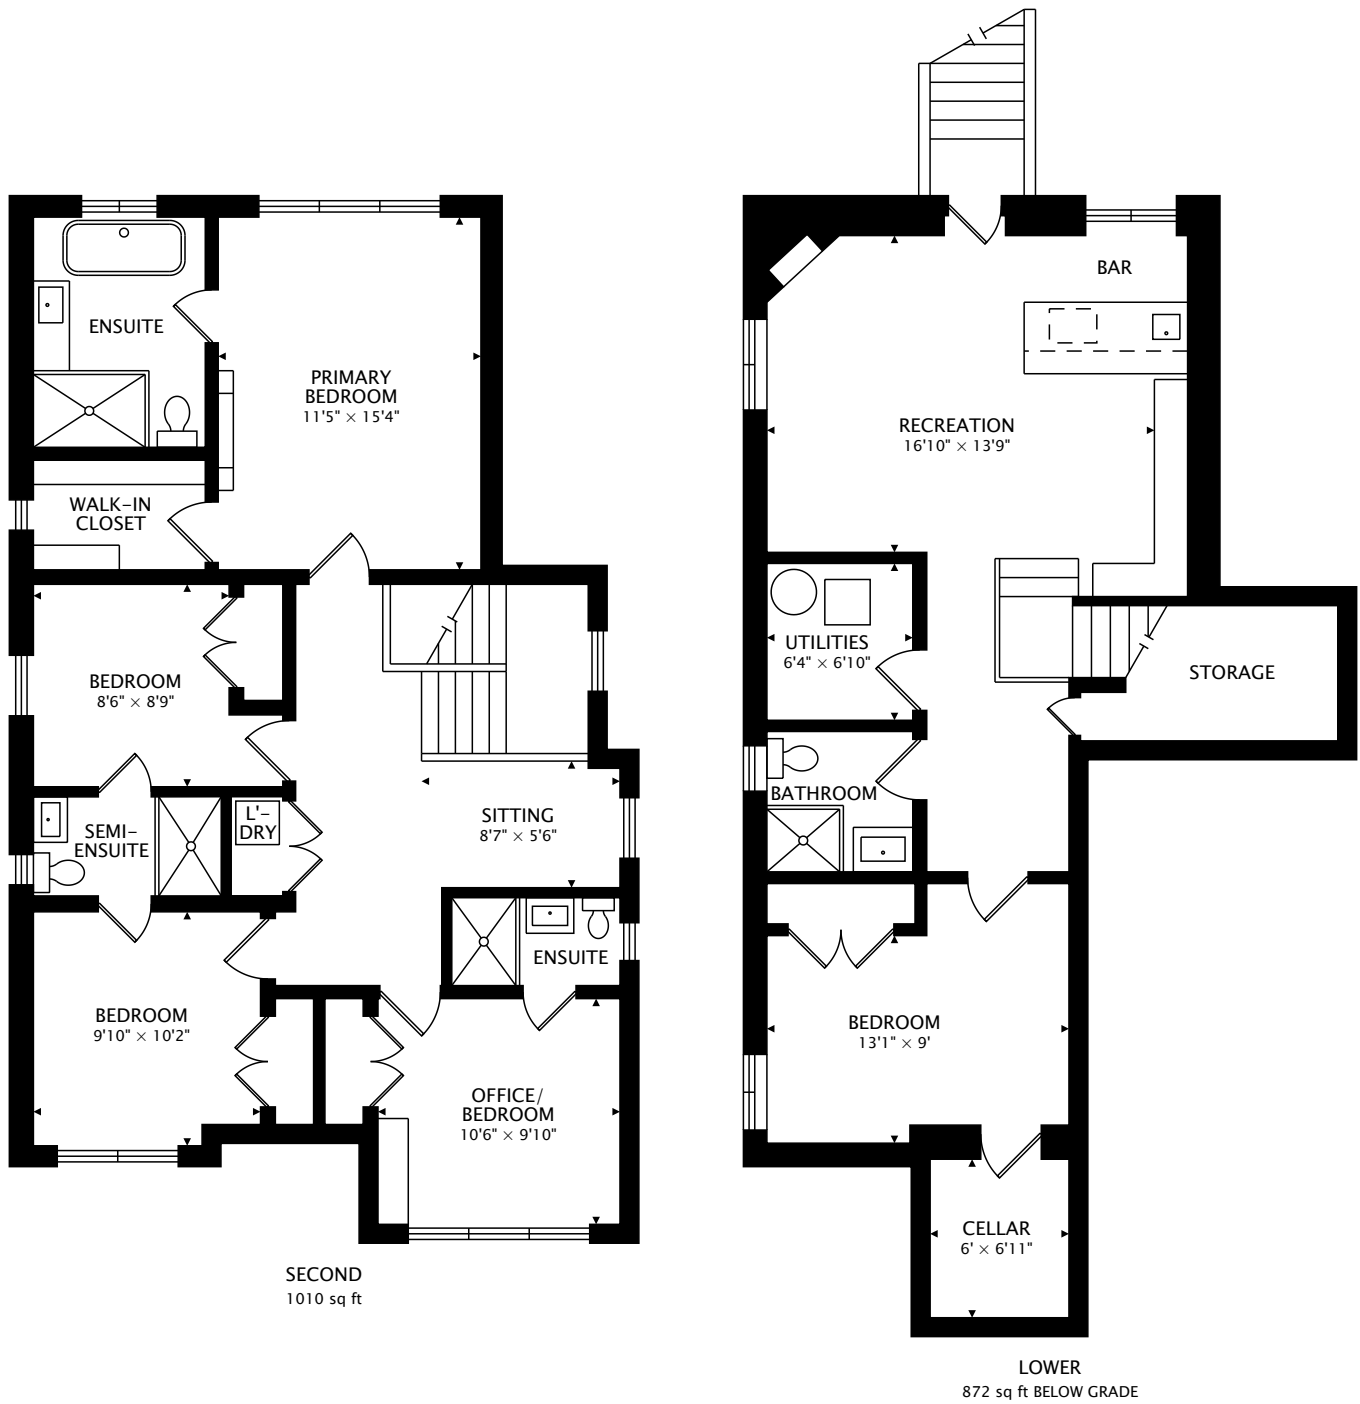

TOTAL

1910 sq ft + 872 sq ft BELOW GRADE

by FirstFrame Photography
real.vision | www.firstframephotography.ca/propertyTours

CAPTURED ON: 5 FEB 2021
DIMENSIONS, AREAS, LAYOUTS AND DETAILS ARE APPROXIMATE
AND SHOULD BE CONSIDERED ILLUSTRATIVE ONLY.

Kevin Alvarez
Sales Representative
Royal LePage Signature Realty, Brokerage
D: 416-317-7754
kevin@kevinvalvarez.ca
www.kevinvalvarez.ca

TOTAL

1910 sq ft + 872 sq ft BELOW GRADE

by FirstFrame Photography
real.vision | www.firstframephotography.ca/propertyTours