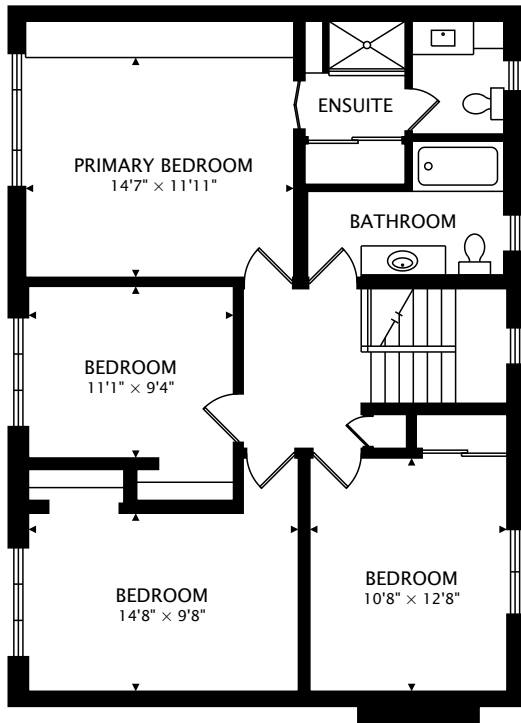

6 SHERIN CT
ETOBICOKE, ON M9P 2G8

MAIN
 826 sq ft

SECOND
 1010 sq ft

LOWER
 816 sq ft BELOW GRADE

TOTAL
 1835 sq ft + 816 sq ft BELOW GRADE

by FirstFrame Photography
real.vision | www.firstframephotography.ca/propertyTours

CAPTURED ON: 22 APR 2021
 DIMENSIONS, AREAS, LAYOUTS AND DETAILS ARE APPROXIMATE
 AND SHOULD BE CONSIDERED ILLUSTRATIVE ONLY.

Kevin Alvarez
 Sales Representative
 Royal LePage Signature Realty, Brokerage
 D: 416-317-7754
kevin@kevinvalvarez.ca
www.kevinvalvarez.ca