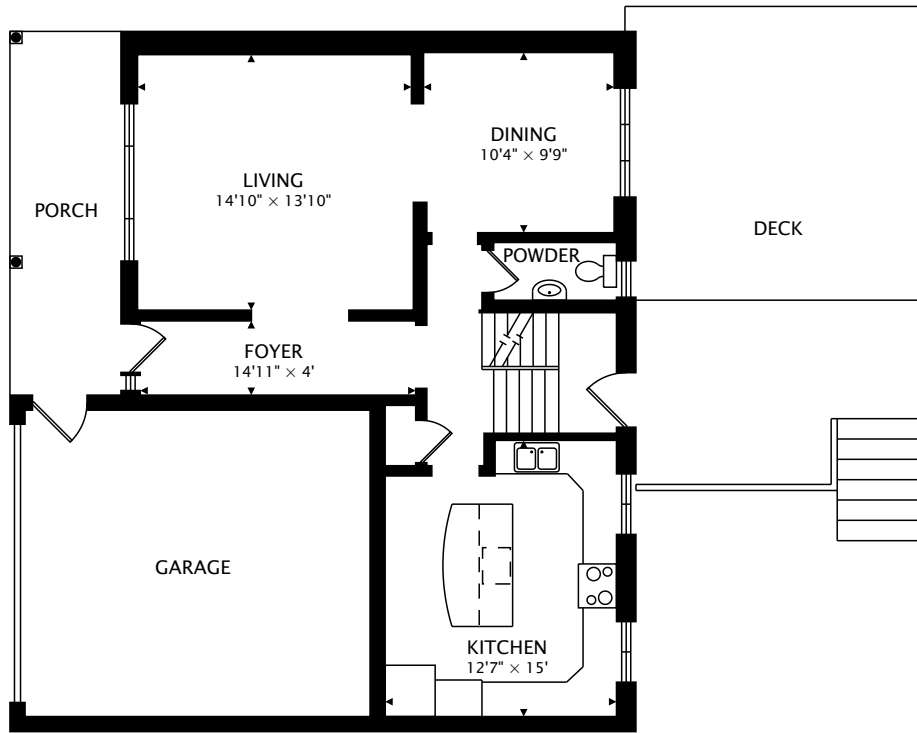

6 SHERIN CT
ETOBICOKE, ON M9P 2G8

MAIN
 826 sq ft

SECOND
 1010 sq ft

LOWER
 816 sq ft BELOW GRADE

TOTAL
 1835 sq ft + 816 sq ft BELOW GRADE

by FirstFrame Photography
real.vision | www.firstframephotography.ca/propertyTours

CAPTURED ON: 22 APR 2021
 DIMENSIONS, AREAS, LAYOUTS AND DETAILS ARE APPROXIMATE
 AND SHOULD BE CONSIDERED ILLUSTRATIVE ONLY.

Kevin Alvarez
 Sales Representative
 Royal LePage Signature Realty, Brokerage
 D: 416-317-7754
kevin@kevinvalvarez.ca
www.kevinvalvarez.ca