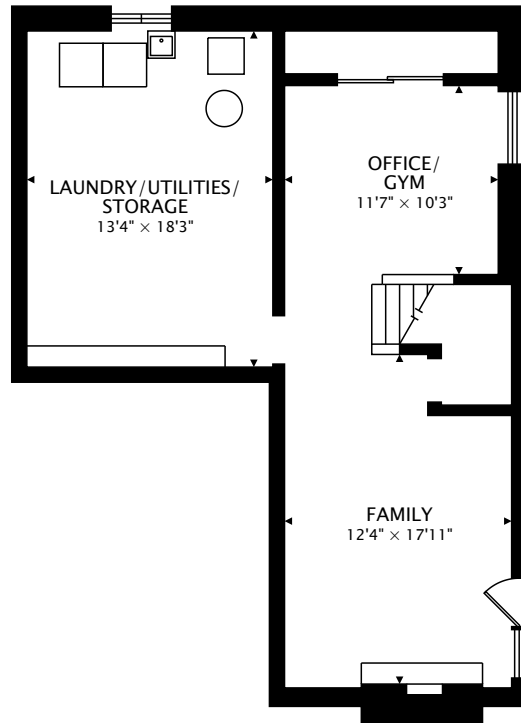

6 SHERIN CT
ETOBICOKE, ON M9P 2G8

MAIN
 826 sq ft

SECOND
 1010 sq ft

LOWER
 816 sq ft BELOW GRADE

TOTAL
 1835 sq ft + 816 sq ft BELOW GRADE

by FirstFrame Photography
real.vision | www.firstframephotography.ca/propertyTours

CAPTURED ON: 22 APR 2021
 DIMENSIONS, AREAS, LAYOUTS AND DETAILS ARE APPROXIMATE
 AND SHOULD BE CONSIDERED ILLUSTRATIVE ONLY.

Kevin Alvarez
 Sales Representative
 Royal LePage Signature Realty, Brokerage
 D: 416-317-7754
kevin@kevinvalvarez.ca
www.kevinvalvarez.ca