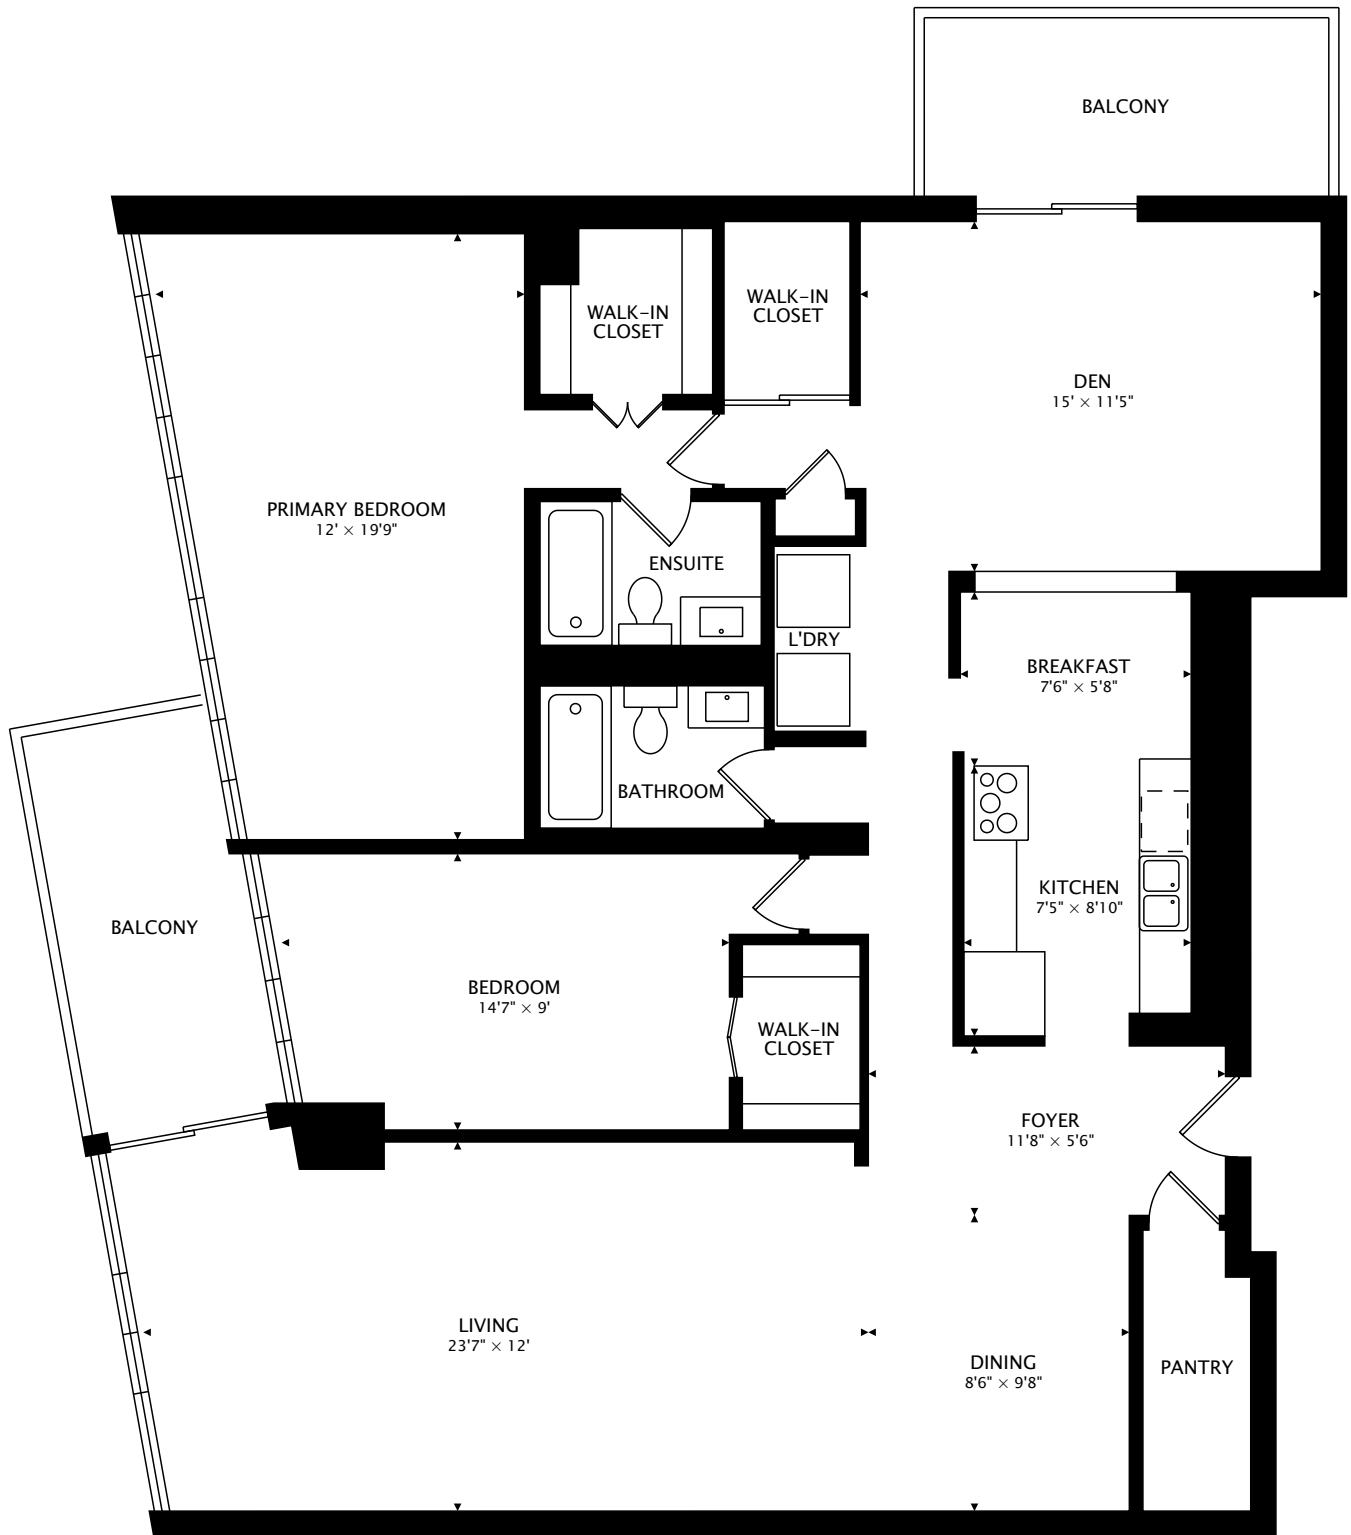

3151 BRIDLETOWNE CIRCLE #506
SCARBOROUGH, ON M1W 2T1

1559 sq ft + 156 sq ft BALCONIES

by FirstFrame Photography
real.vision | www.firstframephotography.ca/propertyTours

CAPTURED ON: 7 JUL 2022
DIMENSIONS, AREAS, LAYOUTS AND DETAILS ARE APPROXIMATE
AND SHOULD BE CONSIDERED ILLUSTRATIVE ONLY.