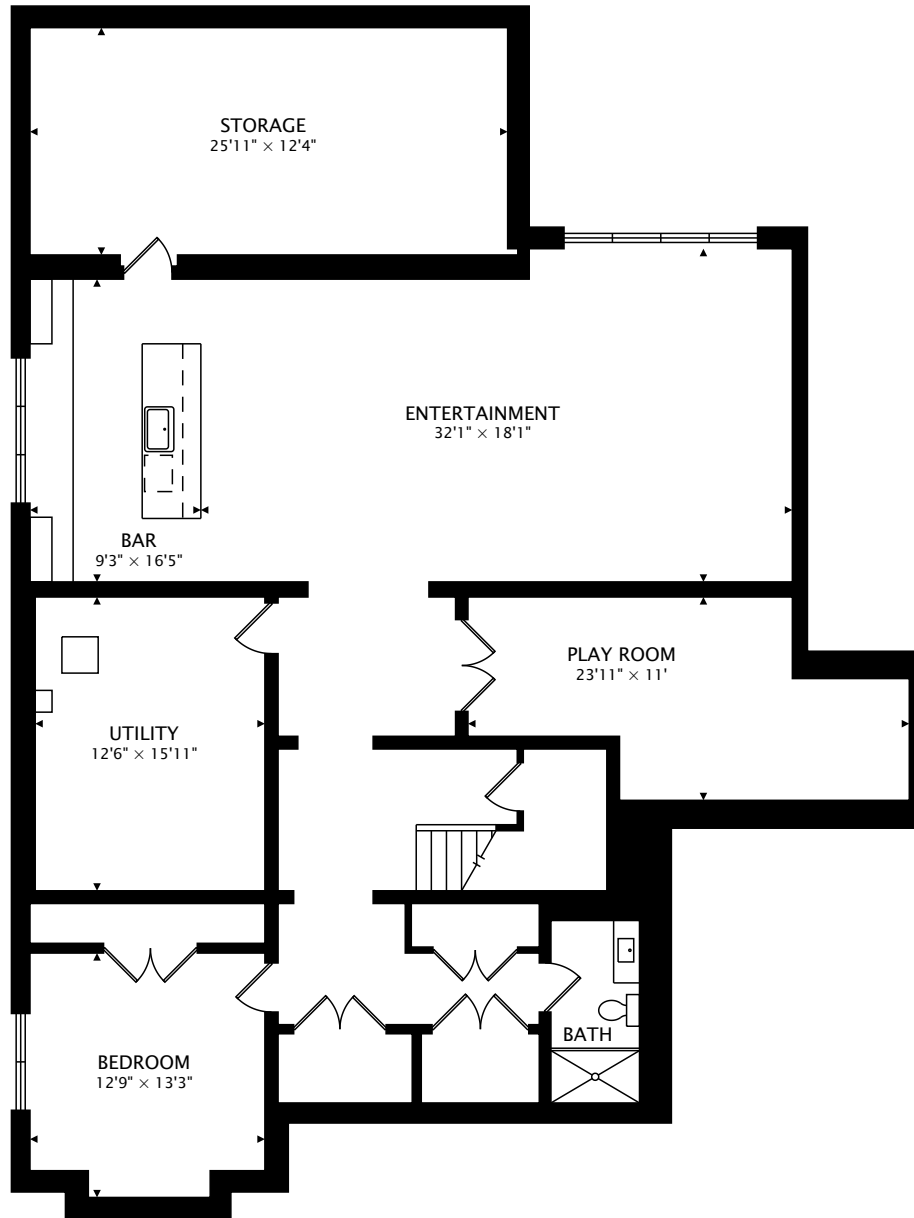

SECOND
1700 sq ft

LOWER
2449 sq ft BELOW GRADE

TOTAL
3773 sq ft + 2449 sq ft BELOW GRADE

by FirstFrame Photography
real.vision | www.firstframephotography.ca/propertyTours

CAPTURED ON: 25 SEP 2020
DIMENSIONS, AREAS, LAYOUTS AND DETAILS ARE APPROXIMATE
AND SHOULD BE CONSIDERED ILLUSTRATIVE ONLY.